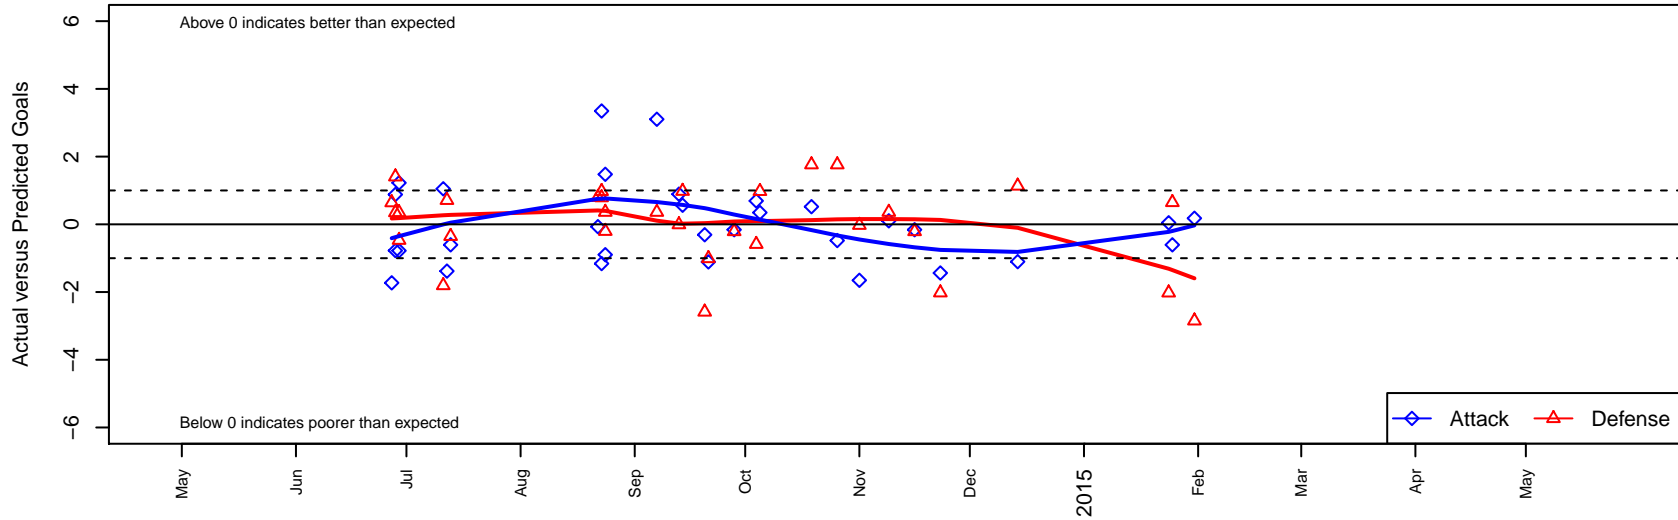

Whatcom Rangers Gold B99

Whatcom FC Rangers
 Bellingham, WA
 B99 total strength=1531
 attack=16.04 defense=9.91
 fall league = RCL B99 Div 2, RCL B99 7V2
 notes= Quinn 2013

alt names used:
 67 Whatcom FC Rangers BU 99/00 [Gold]
 WHATCOM FC RANGERS 99/00 SIBIYA (WA)
 63 Whatcom FC Rangers B99/00 Gold
 Whatcom FC Ra – BU99 Gold
 Whatcom FC Ra – BU99 Gold
 Whatcom FC Ra – BU99 Gold

Whatcom Rangers Gold B99
 Dots are actual minus expected GF (blue circles) and GA (red triangles).
 Blue line is smoothed change in attack strength. Red is smoothed change in defense strength.

**attack and defense variance (black dot)
relative to other teams
and top 10 in region**