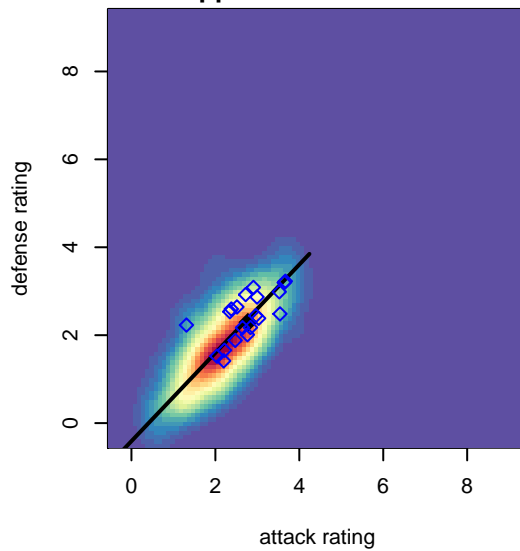

**attack and defense rating
relative to others at age
and all opponents in last 13 months**