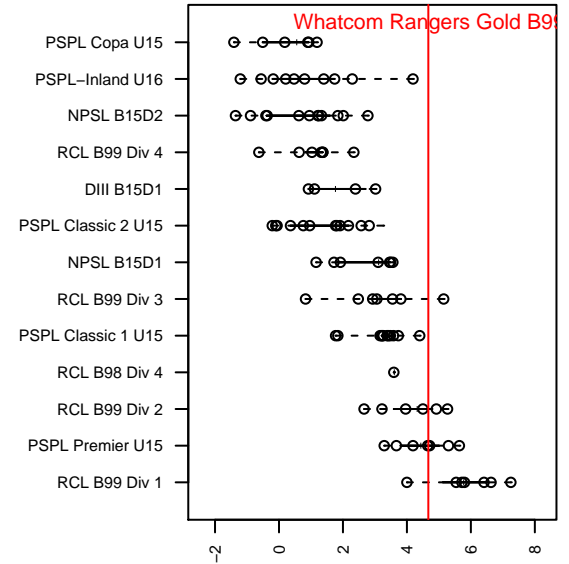

**attack and defense rating
relative to others at age
and all opponents in last 13 months**